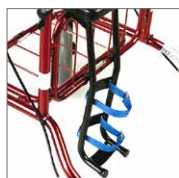

Cane holder

Simplifies transport of a cane or umbrella. Part no. 10603

One-Hand Brake

Allows user to control hand functions with one hand (installed left or right). Special order item. Part no. 10653

Curb Climber

Helps raise rollator onto a curb. Part no. 10612

Oxygen Holder

Holds oxygen tube firmly in place. Part no. 10615

Seat Pad

State-of-the-art technology keeps pad cool in summer and warm in winter. Part no. 91093