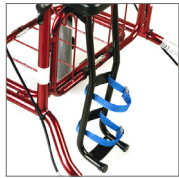

Curb climber
Acts as an aid for walking on pavement and climbing curbs. Part no. 10612

Cross handle
Cross handle with included one-hand brake. Only for Rebel 62. Art.no: 70844

Slow-Down Brake
Prevents the rollator from moving too fast and enables a controlled walking speed for the user. Part no.: 10624

Light kit
Illuminate your way while walking. Part no. 91091

Security Lock
Flex cord that protects rollator from theft while unattended. Part no. 91092

Cane holder
Simplifies transport of a cane or umbrella. Part no. 10603

One-Hand Brake
Allows user to control hand functions with one hand (installed left or right). Special order item. Part no. 10652

Bag Kit
Includes one small (5kg capacity) and one large bag (10kg capacity). Part no. 91095 (for 62cm), 91096

Oxygen Holder
Holds oxygen tube firmly in place. Part no. 10615

Seat Pad
State-of-the-art technology keeps pad cool in summer and warm in winter. Part no. 91093

Backstrap and Basket
Included with rollator in Canada. Backrest Part no. 10621, 10655 (for 72cm) Basket Part no. 10601