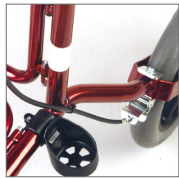

Curb climber
Acts as an aid for walking on pavement and climbing curbs. Part no. 10612

Cross handle
Cross handle with included one-hand brake. Only for Rebel 62. Art.no: 70844

Slow-Down Brake
Prevents the rollator from moving too fast and enables a controlled walking speed for the user. Part no.: 10624

Light kit
Illuminate your way while walking. Part no. 91091

Security Lock
Flex cord that protects rollator from theft while unattended. Part no. 91092

Cane holder
Simplifies transport of a cane or umbrella. Part no. 10603