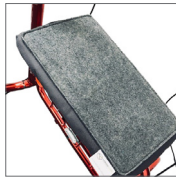

Curb climber
Acts as an aid for walking on pavement and climbing curbs. Part no. 10612

Cross handle
Cross handle with included one-hand brake. Only for Rebel 62. Art.no: 70844

Slow-Down Brake
Prevents the rollator from moving too fast and enables a controlled walking speed for the user. Part no.: 10624

Light kit
Illuminate your way while walking. Part no. 91091

Security Lock
Flex cord that protects rollator from theft while unattended. Part no. 91092

Cane holder
Simplifies transport of a cane or umbrella. Part no. 10603

One-Hand Brake
Allows user to control hand functions with one hand (installed left or right). Special order item. Part no. 10652

Bag Kit
Includes one small (5kg capacity) and one large bag (10kg capacity). Part no. 91095 (for 62cm), 91096

Oxygen Holder
Holds oxygen tube firmly in place. Part no. 10615

Seat Pad
State-of-the-art technology keeps pad cool in summer and warm in winter. Part no. 91093

Backstrap and Basket
Included with rollator in Canada. Backrest Part no. 10621, 10655 (for 72cm) Basket Part no. 10601